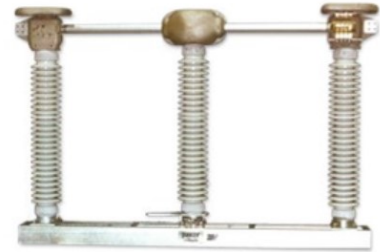

PASCOR ATLANTIC

Sicame Corporation — Splices and Connectors

LV and MV splices and taps, insulation piercing connectors, underground, overhead, and street lighting connectors (KS, Western MO)

<https://www.sicameusa.com>